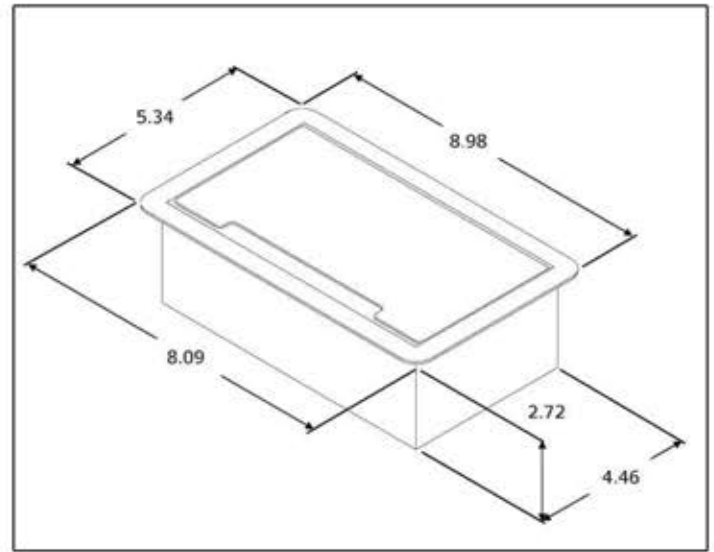

Description.

Hinged door power, data, and voice grommet. Metal unit with flip open door on hinge. Available in four different metal finishes. Unit is shallow and does not have to sit over base to conceal wires.

Metal door unit size is 8.98" w x 5.34" d x 2.78" deep below table surface. Made in the USA.

Corded metal lid with plug is UL listed and CSA approved.

Option #	Finish	Lid Type	Cord Type	Power	Data	Voice	HDMI	VGA	Mini Stereo
141-B	Black	Metal	144" w/plug	2	2	1	0	0	0
141-C	Black	Metal	144" w/plug	2	3	0	0	0	0
141-D	Black	Metal	144" w/plug	2	1	0	0	1	1
141-F	Black	Metal	144" w/plug	2	1	1	0	1	1
141-G*	Black	Metal	144" w/plug	4	0	0	0	0	0
141-H*	Black	Metal	144" w/plug	4	4	0	0	0	0
141-I	Black	Metal	144" w/plug	2	2	0	1	1	1
141-J	Black	Metal	144" w/plug	2	1	1	1	1	1
141-X	custom unit, see written proposal								

*Note, option #141-G and #141-H are only available in a metal top version

Standard items.

Power receptacles, 144" power cord with molded plug.

Optional items.

RJ11 Voice Cat3, RJ45 Data Cat6, 15 Pin HD Video, HDMI, USB for data, USB for charging, RCA, Mini stereo, S-Video, hardwiring of power cords, and longer power cords up to 15 feet.

Please order by option number. If no option number is specified factory will supply option #141-B.

*Note, Option #141-G and #141-H are only available in a METAL top version.