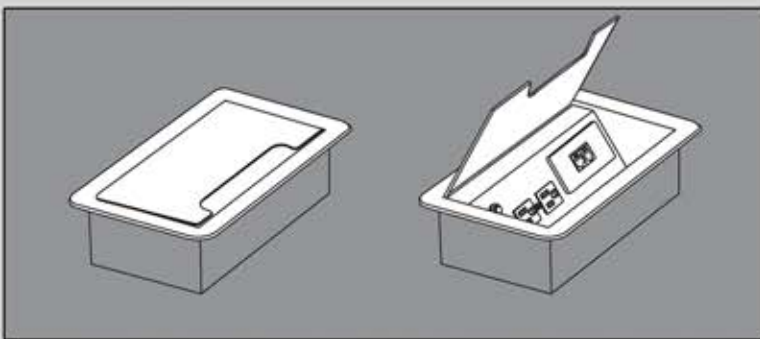

1-866-425-6529
www.arnoldcontract.us