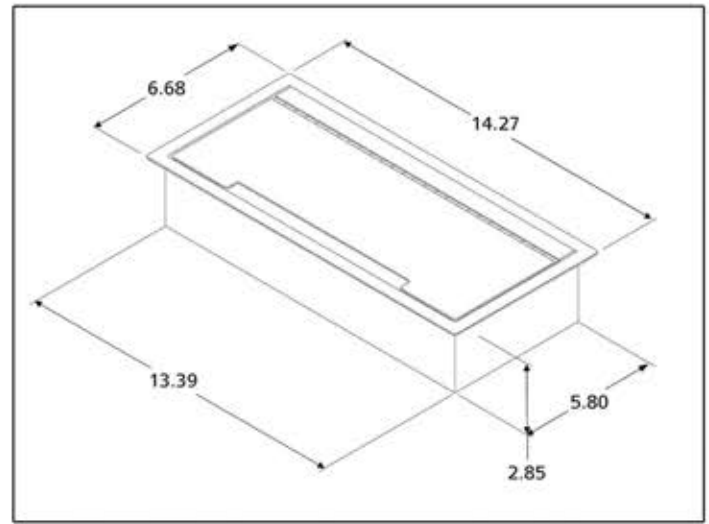

Option #158-Interface I

Black Metal

Black Metal

Brushed Aluminum

Silver Pearl Powder Coat

Brushed Stainless Steel

Matching Wood

Description.
Hinged door power, data, and voice grommet.
Metal unit with flip open door on hinges.
Available in four different finishes.

Size is 14.27" W x 6.68" L x 2.85" D.
Made in the USA.
Corded units with metal lid are UL listed
and CSA approved.

Option #	Finish	Lid Type	Cord Type	Power	Data	Voice	HDMI	VGA	Mini Stereo
158-C	Black	Metal	144" w/plug	4	3	1	0	1	1
158-D	Black	Metal	144" w/plug	4	4	0	0	1	1
158-E	Black	Metal	144" w/plug	4	5	1	0	0	0
158-F	Black	Metal	144" w/plug	4	6	0	0	0	0
158-G	Black	Metal	144" w/plug	4	2	2	0	1	1
158-H	Black	Metal	144" w/plug	4	9	0	1	1	1
158-I	Black	Metal	144" w/plug	4	8	1	1	1	1
158-X	custom unit, see written proposal								

Standard items.
Four power receptacles,
144" power cord with molded plug.

Optional items.
RJ11 Voice Cat3, RJ45 Data Cat6, 15 Pin HD Video,
HDMI, BNC, USB 1.1, USB 2.0, RCA, Mini stereo, XLR,
coaxial, S-Video, Twin AX, hardwiring of power
and longer power cords up to 20 feet.
Available finishes are black textured metal, brushed
stainless steel, and brushed aluminum.