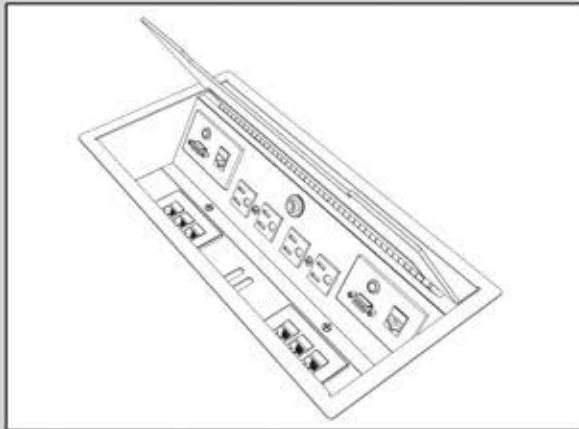

Option #158-Interface I

Black Metal

Black Metal

Brushed Aluminum

Silver Pearl Powder Coat

Brushed Stainless Steel

Matching Wood

Description.
Hinged door power, data, and voice grommet.
Metal unit with flip open door on hinges.
Available in four different finishes.

Size is 14.27" W x 6.68" L x 2.85" D.
Made in the USA.
Corded units with metal lid are UL listed
and CSA approved.

Option #	Finish	Lid Type	Cord Type	Power	Data	Voice	HDMI	VGA	Mini Stereo
158-C	Black	Metal	144" w/plug	4	3	1	0	1	1
158-D	Black	Metal	144" w/plug	4	4	0	0	1	1
158-E	Black	Metal	144" w/plug	4	5	1	0	0	0
158-F	Black	Metal	144" w/plug	4	6	0	0	0	0
158-G	Black	Metal	144" w/plug	4	2	2	0	1	1
158-H	Black	Metal	144" w/plug	4	9	0	1	1	1
158-I	Black	Metal	144" w/plug	4	8	1	1	1	1
158-X	custom unit, see written proposal								

Standard items.
Four power receptacles,
144" power cord with molded plug.

Optional items.
RJ11 Voice Cat3, RJ45 Data Cat6, 15 Pin HD Video,
HDMI, BNC, USB 1.1, USB 2.0, RCA, Mini stereo, XLR,
coaxial, S-Video, Twin AX, hardwiring of power
and longer power cords up to 20 feet.
Available finishes are black textured metal, brushed
stainless steel, and brushed aluminum.