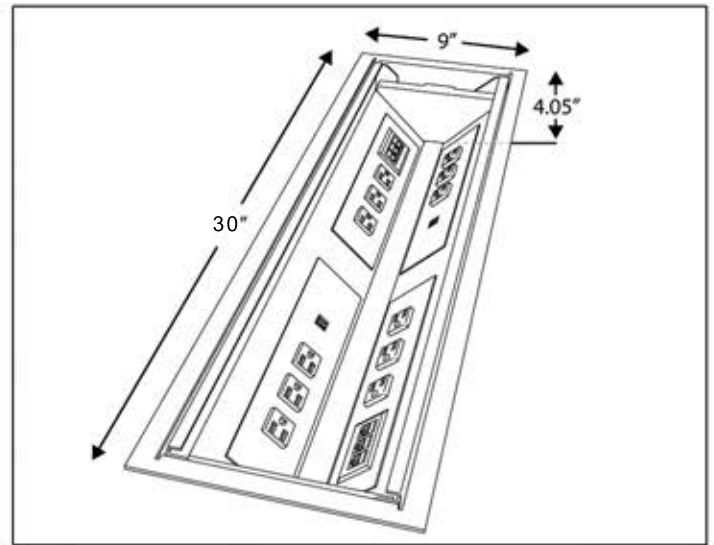

Description

A decorative table trough that is packed with style, power, and data capabilities. The Oasis features a modern design which is a fresh take on traditional trough designs. The unit incorporates metal doors which retract into the trough. The unit is very flexible and can be customized many different ways.

The Oasis is available with a black metal finish, a brushed aluminum finish, a silver pearl finish, or with matching wood veneer lids.

Overall size is 30" x 9" with the doors closed. The power inserts are UL listed.

Option #	Finish	Lid Type	Cord Type	Power	Data	Voice	HDMI	VGA	Mini Stereo
179-A	Black	Metal	108" w/plug	8	15	1	0	1	1
179-B	Black	Metal	108" w/plug	8	12	2	0	2	2
179-C	Black	Metal	108" w/plug	12	9	1	0	1	1
179-D	Black	Metal	108" w/plug	12	6	2	0	2	2
179-E	Black	Metal	108" w/plug	16	0	0	0	0	0
179-F	Black	Metal	108" w/plug	8	14	1	1	1	1
179-G	Black	Metal	108" w/plug	12	8	1	1	1	1
179-X	custom unit, see written proposal								

Standard items.

15 amp power outlets. The unit is powered by at least one 108" cord with molded plug. Matte black metal finish is standard.

Optional items.

RJ11 Voice Cat3, RJ45 Data Cat6, 15 Pin VGA Video, 3.5mm mini stereo connectors, HDMI, DVI, USB for data, USB for charging, and RCA.

Please order by option number. If no option number is specified factory will supply option #179-A.