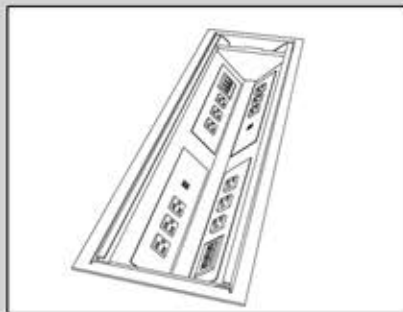

Option #179 - Oasis

Black Metal

Black Metal

Brushed Aluminum

Silver Pearl Powder Coat

Closed Unit

Unit in Use

Description

A decorative table trough that is packed with style, power, and data capabilities. The Oasis features a modern design which is a fresh take on traditional trough designs. The unit incorporates metal doors which retract into the trough. The unit is very flexible and can be customized many different ways.

The Oasis is available with a black metal finish, a brushed aluminum finish, a silver pearl finish, or with matching wood veneer lids.

Overall size is 30" x 9" with the doors closed. The power inserts are UL listed.

Standard items.

15 amp power outlets. The unit is powered by at least one 108" cord with molded plug. Matte black metal finish is standard.

Optional items.

RJ11 Voice Cat3, RJ45 Data Cat6, 15 Pin VGA Video, 3.5mm mini stereo connectors, HDMI, DVI, USB for data, USB for charging, and RCA.