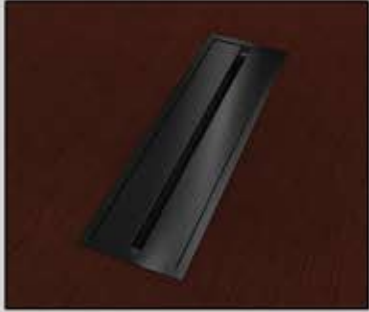

Option #179 - Oasis

Black Metal

Black Metal

Brushed Aluminum

Silver Pearl Powder Coat

Closed Unit

Unit in Use

Description

A decorative table trough that is packed with style, power, and data capabilities. The Oasis features a modern design which is a fresh take on traditional trough designs. The unit incorporates metal doors which retract into the trough. The unit is very flexible and can be customized many different ways.

The Oasis is available with a black metal finish, a brushed aluminum finish, a silver pearl finish, or with matching wood veneer lids.

Overall size is 30" x 9" with the doors closed. The power inserts are UL listed.