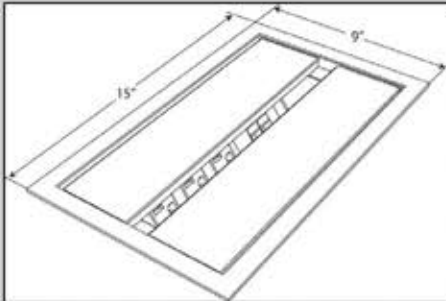

Option #180-Oasis Mini

Matte Black

Matte Black

Silver Pearl

Silver Pearl Powder Coat

Description:
A small decorative table trough that is packed with style, power, and data capabilities. The Mini Oasis features a modern design which is a fresh take on traditional trough designs. The unit incorporates metal doors which retract into the trough. The unit is very flexible and can be customized many different ways. The Mini Oasis is available with a black metal finish, a silver pearl finish, or with matching wood veneer lids. Overall size is 15" x 9" with the doors closed.

| Option # | Finish | Lid Type | Cord Type | Power | Data | Voice | HDMI | VGA | Mini Stereo |
|----------|-----------------------------------|----------|-------------|-------|------|-------|------|-----|-------------|
| 180-A | Black | Metal | 108" w/plug | 6 | 3 | 1 | 0 | 1 | 1 |
| 180-B | Black | Metal | 108" w/plug | 6 | 2 | 2 | 0 | 1 | 1 |
| 180-C | Black | Metal | 108" w/plug | 4 | 6 | 1 | 0 | 1 | 1 |
| 180-D | Black | Metal | 108" w/plug | 4 | 3 | 2 | 0 | 2 | 2 |
| 180-E | Black | Metal | 108" w/plug | 8 | 0 | 0 | 0 | 0 | 0 |
| 180-F | Black | Metal | 108" w/plug | 6 | 2 | 1 | 1 | 1 | 1 |
| 180-G | Black | Metal | 108" w/plug | 4 | 5 | 1 | 1 | 1 | 1 |
| 180-X | custom unit, see written proposal | | | | | | | | |

Standard items.
15 amp power outlets. The unit is powered by at least one 108" cord with molded plug. Matte black metal finish is standard.

Optional items.
RJ45 Data Cat6 RJ1 cat3 voice jacks
15 Pin VGA, video jacks, 3.5mm mini stereo connectors, HDMI, DVI, USB for data, USB for charging, and RCA.