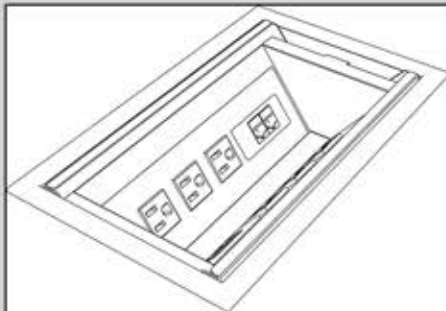

Option #180-Oasis Mini

Matte Black

Matte Black

Silver Pearl

Silver Pearl Powder Coat

Description:
A small decorative table trough that is packed with style, power, and data capabilities. The Mini Oasis features a modern design which is a fresh take on traditional trough designs. The unit incorporates metal doors which retract into the trough. The unit is very flexible and can be customized many different ways. The Mini Oasis is available with a black metal finish, a silver pearl finish, or with matching wood veneer lids. Overall size is 15" x 9" with the doors closed.

| Option # | Finish | Lid Type | Cord Type | Power | Data | Voice | HDMI | VGA | Mini Stereo |
|----------|-----------------------------------|----------|-------------|-------|------|-------|------|-----|-------------|
| 180-A | Black | Metal | 108" w/plug | 6 | 3 | 1 | 0 | 1 | 1 |
| 180-B | Black | Metal | 108" w/plug | 6 | 2 | 2 | 0 | 1 | 1 |
| 180-C | Black | Metal | 108" w/plug | 4 | 6 | 1 | 0 | 1 | 1 |
| 180-D | Black | Metal | 108" w/plug | 4 | 3 | 2 | 0 | 2 | 2 |
| 180-E | Black | Metal | 108" w/plug | 8 | 0 | 0 | 0 | 0 | 0 |
| 180-F | Black | Metal | 108" w/plug | 6 | 2 | 1 | 1 | 1 | 1 |
| 180-G | Black | Metal | 108" w/plug | 4 | 5 | 1 | 1 | 1 | 1 |
| 180-X | custom unit, see written proposal | | | | | | | | |

Standard items.
15 amp power outlets. The unit is powered by at least one 108" cord with molded plug. Matte black metal finish is standard.

Optional items.
RJ45 Data Cat6 RJ1 cat3 voice jacks
15 Pin VGA, video jacks, 3.5mm mini stereo connectors, HDMI, DVI, USB for data, USB for charging, and RCA.