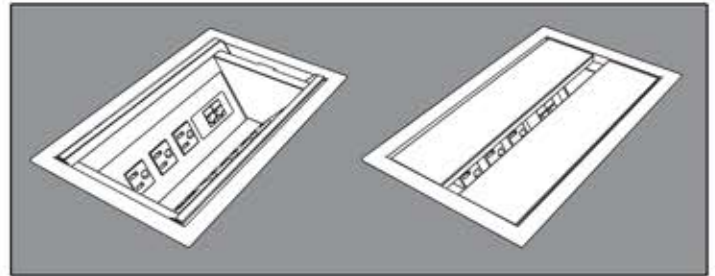

Option #180-Oasis Mini

Matte Black

Matte Black

Silver Pearl

Silver Pearl Powder Coat

Description:
A small decorative table trough that is packed with style, power, and data capabilities. The Mini Oasis features a modern design which is a fresh take on traditional trough designs. The unit incorporates metal doors which retract into the trough. The unit is very flexible and can be customized many different ways. The Mini Oasis is available with a black metal finish, a silver pearl finish, or with matching wood veneer lids. Overall size is 15" x 9" with the doors closed.

| Option # | Finish | Lid Type | Cord Type | Power | Data | Voice | HDMI | VGA | Mini Stereo |
|----------|-----------------------------------|----------|-------------|-------|------|-------|------|-----|-------------|
| 180-A | Black | Metal | 108" w/plug | 6 | 3 | 1 | 0 | 1 | 1 |
| 180-B | Black | Metal | 108" w/plug | 6 | 2 | 2 | 0 | 1 | 1 |
| 180-C | Black | Metal | 108" w/plug | 4 | 6 | 1 | 0 | 1 | 1 |
| 180-D | Black | Metal | 108" w/plug | 4 | 3 | 2 | 0 | 2 | 2 |
| 180-E | Black | Metal | 108" w/plug | 8 | 0 | 0 | 0 | 0 | 0 |
| 180-F | Black | Metal | 108" w/plug | 6 | 2 | 1 | 1 | 1 | 1 |
| 180-G | Black | Metal | 108" w/plug | 4 | 5 | 1 | 1 | 1 | 1 |
| 180-X | custom unit, see written proposal | | | | | | | | |

Standard items.
15 amp power outlets. The unit is powered by at least one 108" cord with molded plug. Matte black metal finish is standard.

Optional items.
RJ45 Data Cat6 RJ1 cat3 voice jacks
15 Pin VGA, video jacks, 3.5mm mini stereo connectors, HDMI, DVI, USB for data, USB for charging, and RCA.