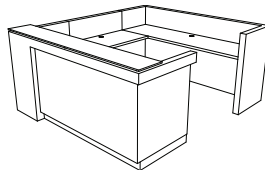

Brielle features a unique three dimensional design on the front, framed by thick end panels. It comes standard with a clear glass counter on metal stand-offs.

Configurations:

Desk
Configuration 0

Desk with return
Configuration 1

Desk with credenza
Configuration 2

Under Desk Storage Options:

RPED 21
Box/box/file
pedestal
with lock

RPED 02
File/file
pedestal
with lock

RMP 21
Mobile
box/box/
file pedestal
with lock

RDC 30
2-door
storage with
adjustable
wood shelf