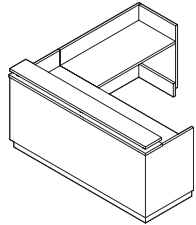

The interior provides a comfortable work area and the flexibility to add in multiple drawers.

Prismo Series

Prismo features a glass transaction top on metal stand-offs and a recessed toe kick. Stylish, functional, and moderately priced.

Configurations:

Straight Desk
Configuration 0

Straight with return
Configuration 1

Bowed Desk
Configuration 0

Bowed with return
Configuration 1

Under Desk Storage Options:

RPED 21
Box/box/file
pedestal
with lock