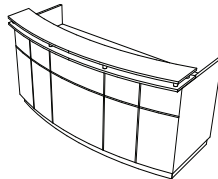

The interior provides a comfortable work area and the flexibility to add in multiple drawers.

Prismo Series

Prismo features a glass transaction top on metal stand-offs and a recessed toe kick. Stylish, functional, and moderately priced.

Configurations:

Straight Desk
Configuration 0

Straight with return
Configuration 1

Bowed Desk
Configuration 0

Bowed with return
Configuration 1

Under Desk Storage Options:

RPED 21
Box/box/file
pedestal
with lock