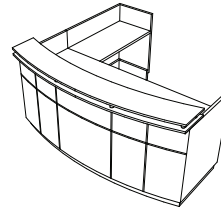

The interior provides a comfortable work area and the flexibility to add in multiple drawers.

Prismo Series

Prismo features a glass transaction top on metal stand-offs and a recessed toe kick. Stylish, functional, and moderately priced.

Configurations:

Straight Desk
Configuration 0

Straight with return
Configuration 1

Bowed Desk
Configuration 0

Bowed with return
Configuration 1

Under Desk Storage Options:

RPED 21
Box/box/file
pedestal
with lock