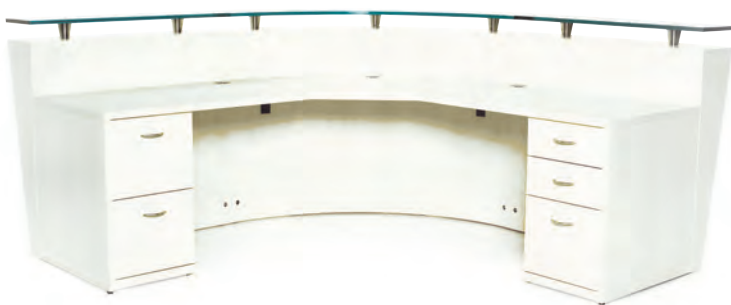

# Rio Series

Functional Beauty

Rio displays an insight for beautifully designed, functional pieces.

The Rio inside workspace provides a comfortable area for movement and the flexibility to add in accessories such as a rolling file.

# Rio Series

Rio features a glass counter on conical metal stand-offs and a sleek tapered chassis.

RFL 30 &  
RFL 36  
Lateral file  
with lock

RDC 60  
4-door  
storage with  
adjustable  
wood shelves

Contact us to learn  
how the Rio can be  
customized to your  
office space.

RECEPTION DESKS / CONFERENCE TABLES / CASEGOODS /  
MEDIA CENTERS / COURTROOM / LOUNGE