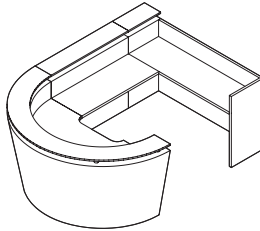

# Rio Series

Rio features a glass counter on conical metal stand-offs and a sleek tapered chassis.

## Configurations:

Desk  
Configuration 0

Desk with return  
Configuration 1

Desk with rear credenza  
Configuration 2

Desk with two returns  
Configuration 3