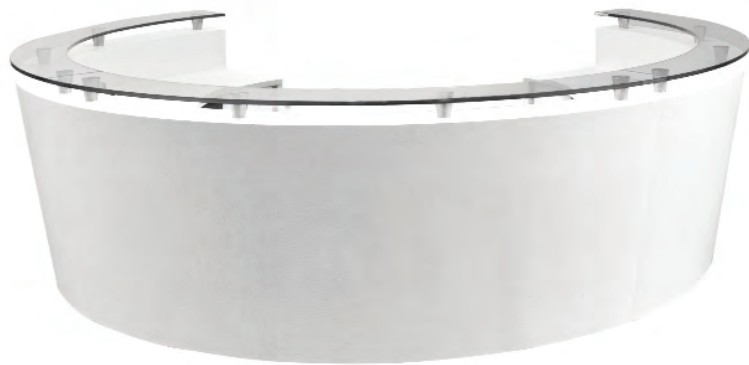

# Rio Series

Functional Beauty

Rio displays an insight for beautifully designed, functional pieces.

The Rio inside workspace provides a comfortable area for movement and the flexibility to add in accessories such as a rolling file.

# Rio Series

Rio features a glass counter on conical metal stand-offs and a sleek tapered chassis.

RFL 30 &  
RFL 36  
Lateral file  
with lock

RDC 60  
4-door  
storage with  
adjustable  
wood shelves

Contact us to learn  
how the Rio can be  
customized to your  
office space.

RECEPTION DESKS / CONFERENCE TABLES / CASEGOODS /  
MEDIA CENTERS / COURTROOM / LOUNGE