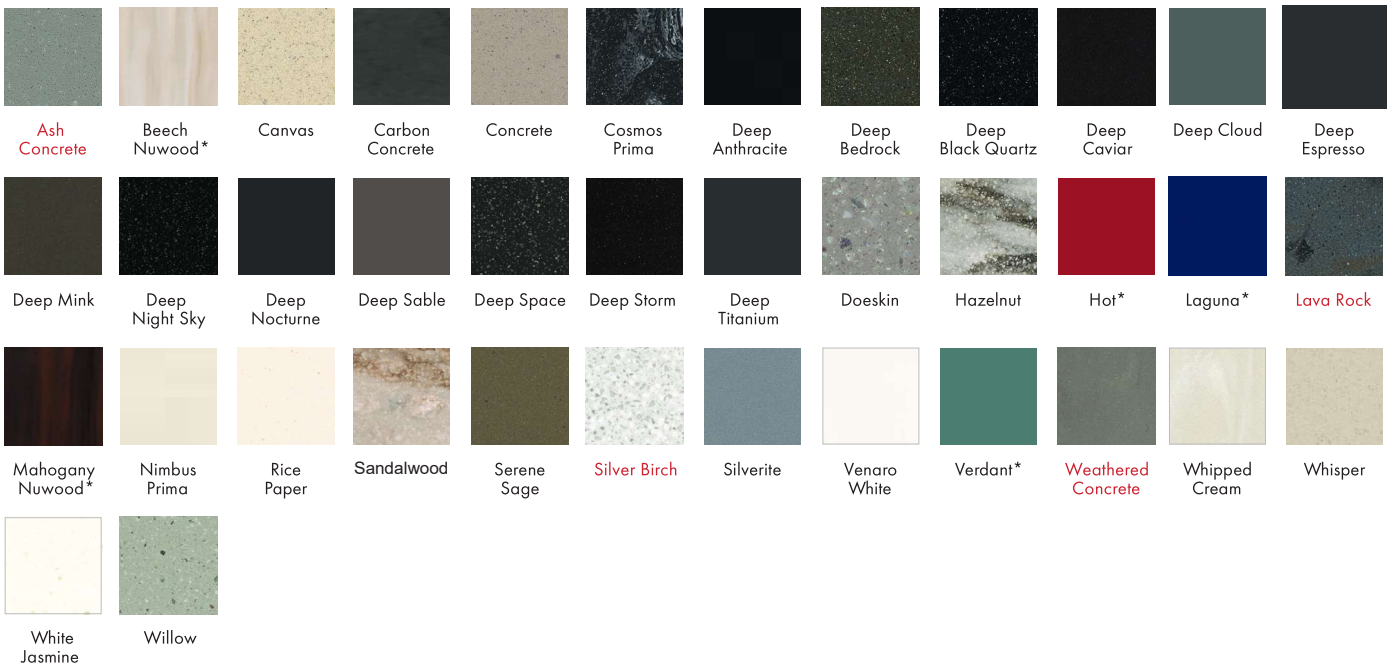

CORIAN®
SOLID SURFACE

COLOR PORTFOLIO

Promotional Color - Limited Time

Group 1

Bisque Bone Cameo White Glacier White Pearl Gray Silver Gray Vanilla Linen

Group 2

Abalone Antarctica Arctic Ice Aurora Canyon Cocoa Brown Designer White Dove Elegant Gray Everest Glacier Ice Matterhorn

Modern White Neutral Concrete Platinum Raffa Sahara Sandstone Sand Storm Savannah Seagrass Silt Sparkling White

arnold
contract
ENGINEERED FURNITURE SOLUTIONS
For more information please visit
www.arnoldcontract.us

CORIAN®
SOLID SURFACE

COLOR PORTFOLIO

Group 3

Group 4