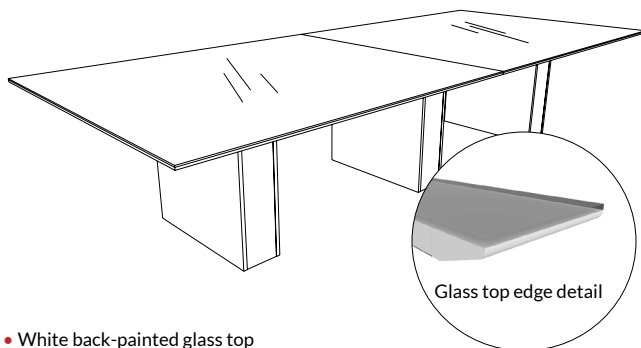

Konnect DX Glass top Series

MODEL #	SIZE	PRICE
FGRDX 7236	36 x 72"	$7,929
FGRDX 8442	42 x 84"	$9,773
FGRDX 9648	48 x 96"	$11,549
FGRDX 2048	48 x 120"	$15,158
FGRDX 2060	60 x 120"	$17,179
FGRDX 4448	48 x 144"	$18,604
FGRDX 4460	60 x 144"	$21,016

- White back-painted glass top

Konnect tables are available in various top surface options.