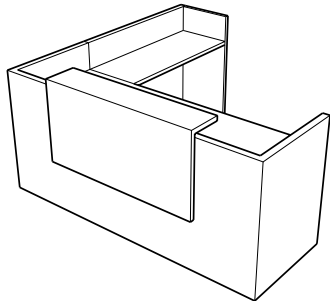

Cascade features: Arnold std satin lacquer, 2" thick chassis panels and Arnold sourced 3/4" White Carrara marble or 3/4" Absolute Black granite waterfall counter

Plan Configurations	Sizes WxDxH	Model No.	Price	Ship Wt
<b>Configuration 0 Desk only, with grommet</b>				
	72x32x42	RMC072	17,313	800
	84x32x42	RMC084	18,877	850
	96x32x42	RMC096	21,287	900

Desk only, with grommet.  
See storage options below.

<b>Configuration 1 Desk with Return</b>				
	72x80x42	RMC172	22,402	1000
	84x80x42	RMC184	23,983	1100
	96x80x42	RMC196	26,375	1200

Desk and 48" w x 24" d return, with two grommets.  
See storage options below.  
Specify left or right return.

<b>Configuration 2 Desk with Bridge and Credenza</b>				
	72x100x42	RMC272	28,601	1500
	84x100x42	RMC284	30,665	1650
	96x100x42	RMC296	33,557	1700

Desk, 48" w x 24" d bridge, and 20" d rear credenza shell, with three grommets  
See storage options below.  
Specify left or right return.