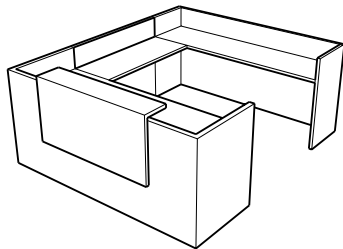

Cascade features: Arnold std satin lacquer, 2" thick chassis panels and Arnold sourced 3/4" White Carrara marble or 3/4" Absolute Black granite waterfall counter

Plan Configurations	Sizes WxDxH	Model No.	Price	Ship Wt
<b>Configuration 0 Desk only, with grommet</b>				
	72x32x42	RMC072	17,313	800
	84x32x42	RMC084	18,877	850
	96x32x42	RMC096	21,287	900

Desk only, with grommet.  
See storage options below.

<b>Configuration 1 Desk with Return</b>				
	72x80x42	RMC172	22,402	1000
	84x80x42	RMC184	23,983	1100
	96x80x42	RMC196	26,375	1200

Desk and 48" w x 24" d return, with two grommets.  
See storage options below.  
Specify left or right return.

<b>Configuration 2 Desk with Bridge and Credenza</b>				
	72x100x42	RMC272	28,601	1500
	84x100x42	RMC284	30,665	1650
	96x100x42	RMC296	33,557	1700

Desk, 48" w x 24" d bridge, and 20" d rear credenza shell, with three grommets  
See storage options below.  
Specify left or right return.