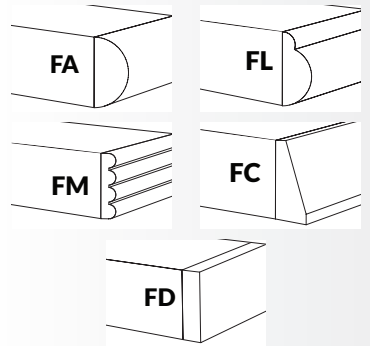

Edge details for transaction counter tops 2" thick wood

CONTEMPORARY EDGES

Transaction Options:

- Marble
- Granite top
- Solidsurface
- Quartz