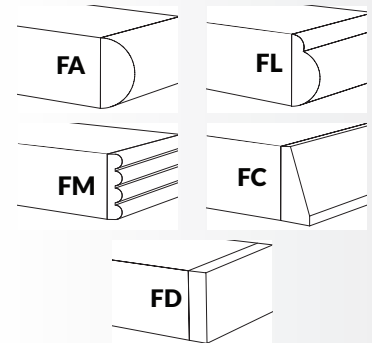

Desk only, 42"d x 42"h with grommet.  
See storage options below.

Plan Configurations	Sizes WxDxH	Model No.	Price	Ship Wt
<b>Configuration 1</b> Desk with Return	EXECUTIVE HEIGHT			
	84x90x30	RGD_1842	18,435	750
	96x96x30	RGD_1962	20,045	850
	INSIDE/OUTSIDE OVERHANG			
	84x90x42	RGC_1842	22,637	850
	96x96x42	RGC_1962	25,007	950

Desk and 42" w x 21" d return, with two grommets.  
See storage options below.  
Specify left or right return.

Plan Configurations	Sizes WxDxH	Model No.	Price	Ship Wt
<b>Configuration 2</b> Desk with Bridge and Credenza	EXECUTIVE HEIGHT			
	84x110x30	RGD_2842	24,656	700
	96x116x30	RGD_2842	27,554	800
	INSIDE/OUTSIDE OVERHANG			
	84x110x42	RGC_2842	28,560	700
	96x116x42	RGC_2962	30,556	800

Desk, 48" w x 21" d bridge and 20" d rear credenza shell, with three grommets.  
See storage options below.  
Specify left or right return.

### Edge details for transaction counter tops. 2" thick