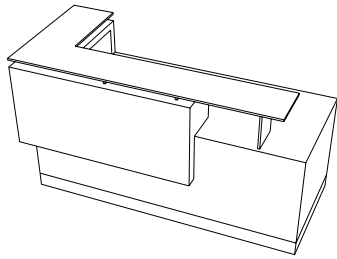

Kubist features: 1/2" anodized aluminum counter on aluminum standoffs, laminate Kube (subtop), wood chassis and flush metal laminate toekick.

Plan Configurations	Sizes WxDxH	Model No.	Price	Ship Wt
Configuration 0 Desk only, with grommet				
	72x31x42	RKC072	30,520	800
	84x31x42	RKC084	32,482	850
	96x31x42	RKC096	34,512	900

Desk only, with grommet.
See storage options below.

Plan Configurations	Sizes WxDxH	Model No.	Price	Ship Wt
Configuration 1 Desk with Return				
	72x79x42	RKC172	34,512	1000
	84x79x42	RKC184	36,478	1100
	96x79x42	RKC196	37,881	1200

Desk and 48" w x 24" d return, with two grommets.
Specify left or right return.

Plan Configurations	Sizes WxDxH	Model No.	Price	Ship Wt
Configuration 2 Desk with Bridge and Credenza				
	72x99x42	RKC272	39,940	1500
	84x99x42	RKC284	41,906	1650
	96x99x42	RKC296	44,252	1700

Desk, 48" w x 24" d bridge, and 20" d rear credenza shell, with three grommets.
Specify left or right return.

Designer Lines - include the following in the price:

Hollow chassis with removable access panels on interior front of desk only