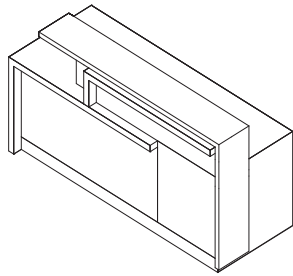

Linea features: Arnold sourced White Carrara marble or Absolute Black granite waterfall counter, backpainted starfire glass satin etched front panel and metal laminate toekick.

Plan Configurations	Sizes WxDxH	Model No.	Price	Ship Wt
Configuration 0 Desk only, with grommet				
	72x30x42	RKL072	29,038	800
	84x30x42	RKL084	30,883	850
	96x30x42	RKL096	33,080	900

Desk only, with grommet
See storage options below.

Configuration 1 Desk with Return				
	72x78x42	RKL172	33,080	1000
	84x78x42	RKL184	35,265	1100
	96x78x42	RKL196	37,496	1200

Desk and 48" w x 24" d return, with two grommets.
See storage options below.
Specify left or right return.

Configuration 2 Desk with Bridge and Credenza				
	72x98x42	RKL272	37,720	1500
	84x98x42	RKL284	41,239	1650
	96x98x42	RKL296	43,821	1700

Desk, 48" w x 24" d bridge and 20" d rear credenza shell, with three grommets.
See storage options below.
Specify left or right return.