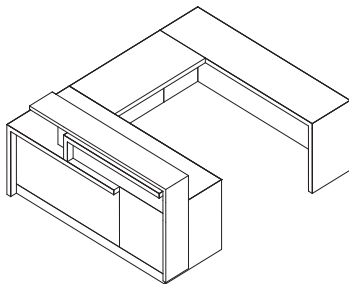

Linea features: Arnold sourced White Carrara marble or Absolute Black granite waterfall counter, backpainted starfire glass satin etched front panel and metal laminate toekick.

Plan Configurations	Sizes WxDxH	Model No.	Price	Ship Wt
Configuration 0 Desk only, with grommet				
	72x30x42	RKL072	29,038	800
	84x30x42	RKL084	30,883	850
	96x30x42	RKL096	33,080	900

Desk only, with grommet
See storage options below.

Configuration 1 Desk with Return				
	72x78x42	RKL172	33,080	1000
	84x78x42	RKL184	35,265	1100
	96x78x42	RKL196	37,496	1200

Desk and 48" w x 24" d return, with two grommets.
See storage options below.
Specify left or right return.

Configuration 2 Desk with Bridge and Credenza				
	72x98x42	RKL272	37,720	1500
	84x98x42	RKL284	41,239	1650
	96x98x42	RKL296	43,821	1700

Desk, 48" w x 24" d bridge and 20" d rear credenza shell, with three grommets.
See storage options below.
Specify left or right return.