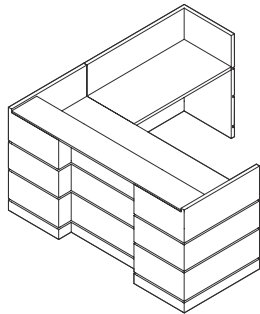

Siena features: Deep horizontal reveals, a recessed center section, and 1/2" thick frosted glass transaction counter with polished edges

Plan Configurations	Sizes WxDxH	Model No.	Price	Ship Wt
Configuration 0 Desk only, with grommet				
	72x36x42	RTIC072	18,515	600
	84x36x42	RTIC084	22,431	700
	96x36x42	RTIC096	24,472	800

Desk only, with grommet
See storage options below.

Configuration 1 Desk with Return				
	72x84x42	RTIC172	25,128	1000
	84x84x42	RTIC184	28,998	1100
	96x84x42	RTIC196	32,200	1200

Desk and 48" w x 24" d return, with two grommets.
See storage options below.
Specify left or right return.

Configuration 2 Desk with Bridge and Credenza				
	72x104x42	RTIC272	33,011	1400
	84x104x42	RTIC284	37,157	1500
	96x104x42	RTIC296	39,422	1600

Desk, 48" w x 24" d bridge, and 20" d rear credenza shell, with three grommets
See storage options below.
Specify left or right return.