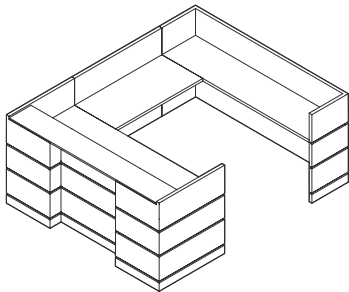

Siena features: Deep horizontal reveals, a recessed center section, and 1/2" thick frosted glass transaction counter with polished edges

Plan Configurations	Sizes WxDxH	Model No.	Price	Ship Wt
Configuration 0 Desk only, with grommet				
	72x36x42	RTIC072	18,515	600
	84x36x42	RTIC084	22,431	700
	96x36x42	RTIC096	24,472	800

Desk only, with grommet
See storage options below.

Configuration 1 Desk with Return				
	72x84x42	RTIC172	25,128	1000
	84x84x42	RTIC184	28,998	1100
	96x84x42	RTIC196	32,200	1200

Desk and 48" w x 24" d return, with two grommets.
See storage options below.
Specify left or right return.

Configuration 2 Desk with Bridge and Credenza				
	72x104x42	RTIC272	33,011	1400
	84x104x42	RTIC284	37,157	1500
	96x104x42	RTIC296	39,422	1600

Desk, 48" w x 24" d bridge, and 20" d rear credenza shell, with three grommets
See storage options below.
Specify left or right return.