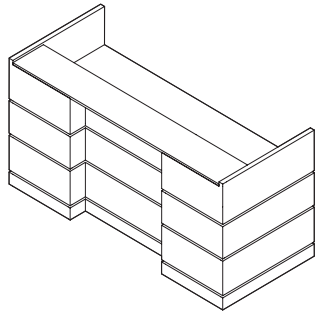

Siena features: Deep horizontal reveals, a recessed center section, and 1/2" thick frosted glass transaction counter with polished edges

Plan Configurations	Sizes WxDxH	Model No.	Price	Ship Wt
Configuration 0 Desk only, with grommet				
	72x36x42	RTIC072	18,515	600
	84x36x42	RTIC084	22,431	700
	96x36x42	RTIC096	24,472	800

Desk only, with grommet
See storage options below.

Configuration 1 Desk with Return				
	72x84x42	RTIC172	25,128	1000
	84x84x42	RTIC184	28,998	1100
	96x84x42	RTIC196	32,200	1200

Desk and 48" w x 24" d return, with two grommets.
See storage options below.
Specify left or right return.

Configuration 2 Desk with Bridge and Credenza				
	72x104x42	RTIC272	33,011	1400
	84x104x42	RTIC284	37,157	1500
	96x104x42	RTIC296	39,422	1600

Desk, 48" w x 24" d bridge, and 20" d rear credenza shell, with three grommets
See storage options below.
Specify left or right return.