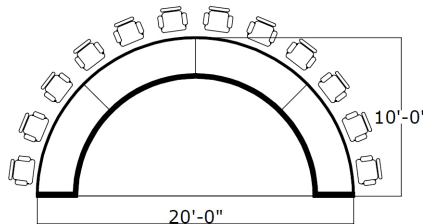

Horseshoe Footprint

MODEL#	RJCC126
SEATS	6-7
SIZE	12' x 6'
LIST PRICE	27,640

MODEL#	RJCC147
SEATS	8-9
SIZE	14' x 7'
LIST PRICE	33,745

MODEL#	RJCC168
SEATS	9-10
SIZE	16' x 8'
LIST PRICE	38,445

MODEL#	RJCC189
SEATS	11-12
SIZE	18' x 9'
LIST PRICE	44,168

MODEL#	RJCC2010
SEATS	12
SIZE	20' x 10'
LIST PRICE	47,311

MODEL#	RJCC2211
SEATS	13
SIZE	22' x 11'
LIST PRICE	56,160

Styles

Contempo

Traditional

Applied picture frame molding **Add 15%**

Somerset

Applied molding fluted columns **Add 25%**

Kent

Solid wood raised panels **Add 45%**

Crescent Footprint

MODEL#	RJCC94
SEATS	4-5
SIZE	9' x 4'
LIST PRICE	22,011

MODEL#	RJCC165
SEATS	6-7
SIZE	16' 8" x 5'
LIST PRICE	29,950

MODEL#	RJCC216
SEATS	11-12
SIZE	21'6" x 6'
LIST PRICE	34,915

MODEL#	RJCC276
SEATS	12
SIZE	27' x 6'9"
LIST PRICE	45,097

Default cable management:

- 1 grommet per seat
- J-channel trough below worksurface

Other options available:

- Hollow chassis with service panels
- Power, data, receptacles with daisy chaining
- Bulletproofing
- Platform