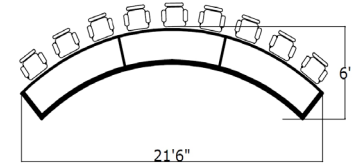

MODEL#	RJCC2010
SEATS	12
SIZE	20' x 10'
LIST PRICE	47,311

MODEL#	RJCC2211
SEATS	13
SIZE	22' x 11'
LIST PRICE	56,160

Styles

Contempo

Traditional

Applied picture frame molding **Add 15%**

Somerset

Applied molding fluted columns **Add 25%**

Kent

Solid wood raised panels **Add 45%**

Crescent Footprint

MODEL#	RJCC94
SEATS	4-5
SIZE	9' x 4'
LIST PRICE	22,011

MODEL#	RJCC165
SEATS	6-7
SIZE	16' 8" x 5'
LIST PRICE	29,950

MODEL#	RJCC216
SEATS	11-12
SIZE	21'6" x 6'
LIST PRICE	34,915

MODEL#	RJCC276
SEATS	12
SIZE	27' x 6'9"
LIST PRICE	45,097

Default cable management:

- 1 grommet per seat
- J-channel trough below worksurface

Other options available:

- Hollow chassis with service panels
- Power, data, receptacles with daisy chaining
- Bulletproofing
- Platform