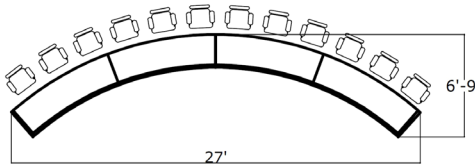

MODEL#	RJCC2010
SEATS	12
SIZE	20' x 10'
LIST PRICE	47,311

MODEL#	RJCC2211
SEATS	13
SIZE	22' x 11'
LIST PRICE	56,160

Styles

Contempo

Traditional

Applied picture frame molding **Add 15%**

Somerset

Applied molding fluted columns **Add 25%**

Kent

Solid wood raised panels **Add 45%**

Crescent Footprint

MODEL#	RJCC94
SEATS	4-5
SIZE	9' x 4'
LIST PRICE	22,011

MODEL#	RJCC165
SEATS	6-7
SIZE	16' 8" x 5'
LIST PRICE	29,950

MODEL#	RJCC216
SEATS	11-12
SIZE	21'6" x 6'
LIST PRICE	34,915

MODEL#	RJCC276
SEATS	12
SIZE	27' x 6'9"
LIST PRICE	45,097

Default cable management:

- 1 grommet per seat
- J-channel trough below worksurface

Other options available:

- Hollow chassis with service panels
- Power, data, receptacles with daisy chaining
- Bulletproofing
- Platform