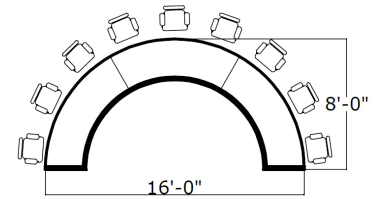

Horseshoe Footprint

MODEL#	RJCC126
SEATS	6-7
SIZE	12' x 6'
LIST PRICE	27,640

MODEL#	RJCC147
SEATS	8-9
SIZE	14' x 7'
LIST PRICE	33,745

MODEL#	RJCC168
SEATS	9-10
SIZE	16' x 8'
LIST PRICE	38,445

MODEL#	RJCC189
SEATS	11-12
SIZE	18' x 9'
LIST PRICE	44,168

MODEL#	RJCC2010
SEATS	12
SIZE	20' x 10'
LIST PRICE	47,311

MODEL#	RJCC2211
SEATS	13
SIZE	22' x 11'
LIST PRICE	56,160

Styles

Contempo

Traditional

Applied picture frame molding **Add 15%**

Somerset

Applied molding fluted columns **Add 25%**

Kent

Solid wood raised panels **Add 45%**

Crescent Footprint

MODEL#	RJCC94
SEATS	4-5
SIZE	9' x 4'
LIST PRICE	22,011

MODEL#	RJCC165
SEATS	6-7
SIZE	16' 8" x 5'
LIST PRICE	29,950

MODEL#	RJCC216
SEATS	11-12
SIZE	21'6" x 6'
LIST PRICE	34,915

MODEL#	RJCC276
SEATS	12
SIZE	27' x 6'9"
LIST PRICE	45,097

Default cable management:

- 1 grommet per seat
- J-channel trough below worksurface

Other options available:

- Hollow chassis with service panels
- Power, data, receptacles with daisy chaining
- Bulletproofing
- Platform