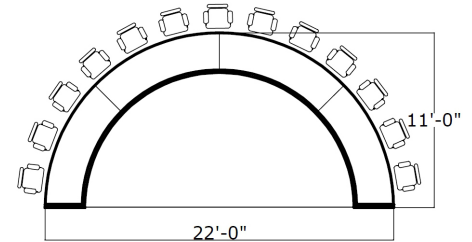

Horseshoe Footprint

MODEL#	RJCC126
SEATS	6-7
SIZE	12' x 6'
LIST PRICE	27,640

MODEL#	RJCC147
SEATS	8-9
SIZE	14' x 7'
LIST PRICE	33,745

MODEL#	RJCC168
SEATS	9-10
SIZE	16' x 8'
LIST PRICE	38,445

MODEL#	RJCC189
SEATS	11-12
SIZE	18' x 9'
LIST PRICE	44,168

MODEL#	RJCC2010
SEATS	12
SIZE	20' x 10'
LIST PRICE	47,311

MODEL#	RJCC2211
SEATS	13
SIZE	22' x 11'
LIST PRICE	56,160

Styles

Contempo

Traditional

Applied picture frame molding **Add 15%**

Somerset

Applied molding fluted columns **Add 25%**

Kent

Solid wood raised panels **Add 45%**

Crescent Footprint

MODEL#	RJCC94
SEATS	4-5
SIZE	9' x 4'
LIST PRICE	22,011

MODEL#	RJCC165
SEATS	6-7
SIZE	16' 8" x 5'
LIST PRICE	29,950

MODEL#	RJCC216
SEATS	11-12
SIZE	21'6" x 6'
LIST PRICE	34,915

MODEL#	RJCC276
SEATS	12
SIZE	27' x 6'9"
LIST PRICE	45,097

Default cable management:

- 1 grommet per seat
- J-channel trough below worksurface

Other options available:

- Hollow chassis with service panels
- Power, data, receptacles with daisy chaining
- Bulletproofing
- Platform