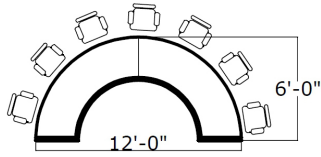

Horseshoe Footprint

MODEL#	RJCC126
SEATS	6-7
SIZE	12' x 6'
LIST PRICE	27,640

MODEL#	RJCC147
SEATS	8-9
SIZE	14' x 7'
LIST PRICE	33,745

MODEL#	RJCC168
SEATS	9-10
SIZE	16' x 8'
LIST PRICE	38,445

MODEL#	RJCC189
SEATS	11-12
SIZE	18' x 9'
LIST PRICE	44,168

MODEL#	RJCC2010
SEATS	12
SIZE	20' x 10'
LIST PRICE	47,311

MODEL#	RJCC2211
SEATS	13
SIZE	22' x 11'
LIST PRICE	56,160

Styles

Contempo

Traditional

Applied picture frame molding **Add 15%**

Somerset

Applied molding fluted columns **Add 25%**

Kent

Solid wood raised panels **Add 45%**

Crescent Footprint

MODEL#	RJCC94
SEATS	4-5
SIZE	9' x 4'
LIST PRICE	22,011

MODEL#	RJCC165
SEATS	6-7
SIZE	16' 8" x 5'
LIST PRICE	29,950

MODEL#	RJCC216
SEATS	11-12
SIZE	21'6" x 6'
LIST PRICE	34,915

MODEL#	RJCC276
SEATS	12
SIZE	27' x 6'9"
LIST PRICE	45,097

Default cable management:

- 1 grommet per seat
- J-channel trough below worksurface

Other options available:

- Hollow chassis with service panels
- Power, data, receptacles with daisy chaining
- Bulletproofing
- Platform