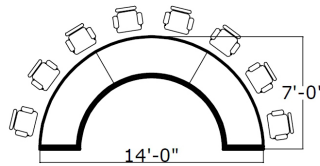

Horseshoe Footprint

MODEL#	RJCC126
SEATS	6-7
SIZE	12' x 6'
LIST PRICE	27,640

MODEL#	RJCC147
SEATS	8-9
SIZE	14' x 7'
LIST PRICE	33,745

MODEL#	RJCC168
SEATS	9-10
SIZE	16' x 8'
LIST PRICE	38,445

MODEL#	RJCC189
SEATS	11-12
SIZE	18' x 9'
LIST PRICE	44,168

MODEL#	RJCC2010
SEATS	12
SIZE	20' x 10'
LIST PRICE	47,311

MODEL#	RJCC2211
SEATS	13
SIZE	22' x 11'
LIST PRICE	56,160

Styles

Contempo

Traditional

Applied picture frame molding **Add 15%**

Somerset

Applied molding fluted columns **Add 25%**

Kent

Solid wood raised panels **Add 45%**

Crescent Footprint

MODEL#	RJCC94
SEATS	4-5
SIZE	9' x 4'
LIST PRICE	22,011

MODEL#	RJCC165
SEATS	6-7
SIZE	16' 8" x 5'
LIST PRICE	29,950

MODEL#	RJCC216
SEATS	11-12
SIZE	21'6" x 6'
LIST PRICE	34,915

MODEL#	RJCC276
SEATS	12
SIZE	27' x 6'9"
LIST PRICE	45,097

Default cable management:

- 1 grommet per seat
- J-channel trough below worksurface

Other options available:

- Hollow chassis with service panels
- Power, data, receptacles with daisy chaining
- Bulletproofing
- Platform