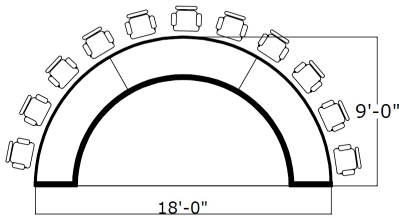

Horseshoe Footprint

MODEL#	RJCC126
SEATS	6-7
SIZE	12' x 6'
LIST PRICE	27,640

MODEL#	RJCC147
SEATS	8-9
SIZE	14' x 7'
LIST PRICE	33,745

MODEL#	RJCC168
SEATS	9-10
SIZE	16' x 8'
LIST PRICE	38,445

MODEL#	RJCC189
SEATS	11-12
SIZE	18' x 9'
LIST PRICE	44,168

MODEL#	RJCC2010
SEATS	12
SIZE	20' x 10'
LIST PRICE	47,311

MODEL#	RJCC2211
SEATS	13
SIZE	22' x 11'
LIST PRICE	56,160

Styles

Contempo

Traditional

Applied picture frame molding **Add 15%**

Somerset

Applied molding fluted columns **Add 25%**

Kent

Solid wood raised panels **Add 45%**

Crescent Footprint

MODEL#	RJCC94
SEATS	4-5
SIZE	9' x 4'
LIST PRICE	22,011

MODEL#	RJCC165
SEATS	6-7
SIZE	16' 8" x 5'
LIST PRICE	29,950

MODEL#	RJCC216
SEATS	11-12
SIZE	21'6" x 6'
LIST PRICE	34,915

MODEL#	RJCC276
SEATS	12
SIZE	27' x 6'9"
LIST PRICE	45,097

Default cable management:

- 1 grommet per seat
- J-channel trough below worksurface

Other options available:

- Hollow chassis with service panels
- Power, data, receptacles with daisy chaining
- Bulletproofing
- Platform