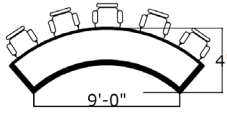

Crescent Footprint

MODEL#	RJCC94
SEATS	4-5
SIZE	9' x 4'
LIST PRICE	22,011