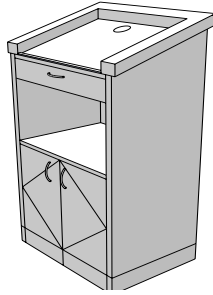

# Legal Lectern

Front

Basic lectern with angled top including grommet, utility drawer, open storage area, 2 door hinged storage, and cableways through out

\*ADD 15% for casters or swivel\*

MODEL NUMBER		SIZES WxDxH	LIST PRICE
RJLL_	Each	24x20x48	6,021

## Detail Options

<p><b>Edge Details</b></p> <p>Transaction counter tops. 2" thick</p> <p><b>Contemporary</b></p>					<p><b>Kent Detail</b></p> <p>Solid wood raised panels, solid wood plinthe toe kick, wood edge on counter.</p> <p><b>Add 45% List.</b></p>		<p><b>Transitional Detail</b></p> <p>2" thick counter with solid wood plinthe toe kick.</p> <p><b>Add 10% List.</b></p>		<p><b>Traditional Detail</b></p> <p>2" thick ogee edge on counter, solid wood plinthe toe kick, picture frame applied molding.</p> <p><b>Add 15% List.</b></p>	
FA	FM	FD	FC	FL	K		Z		T	