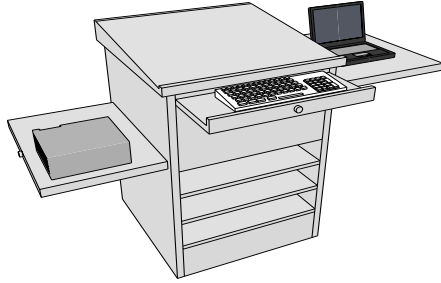

Multimedia Lectern

Multimedia lectern includes internal cableways for full wiring, pull out shelves for KB, laptop, and document camera. Removable front panel facilitates wiring. Lights and mikes are not included.

Overall width and depth with shelves extended 70"W x 43"D

Front

ADD 15% for casters or swivel

MODEL NUMBER		SIZES WxDxH	LIST PRICE
RJML_	Each	30x31x44	10,873

Detail Options

Edge Details Transaction counter tops. 2" thick Contemporary     			Kent Detail  <p>Solid wood raised panels, solid wood plinthe toe kick, wood edge on counter. Add 45% List.</p>	Transitional Detail  <p>2" thick counter with solid wood plinthe toe kick. Add 10% List.</p>	Traditional Detail  <p>2" thick ogee edge on counter, solid wood plinthe toe kick, picture frame applied molding. Add 15% List.</p>
---	--	--	---	--	--