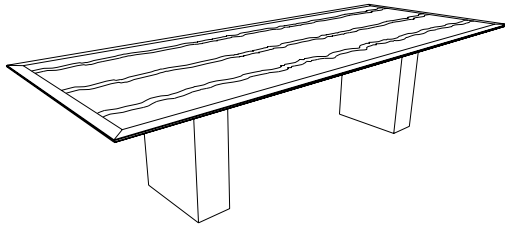

CONTEMPORARY

Konnect Reveal Series

- Thin metal reveal bases
- Reveal available in brushed stainless steel or satin aluminum

MODEL #	SIZE	PRICE
FWRRV 7236	36 x 72"	\$ 6,546
FWRRV 8442	42 x 84"	\$ 8,015
FWRRV 9648	48 x 96"	\$ 9,195
FWRRV 2048	48 x 120"	\$ 12,810
FWRRV 2060	60 x 120"	\$ 15,372

KONNECT EDGES

CONTEMPORARY

Konnect Geo Series

- Simple rectangle bases
- Classic and clean look

MODEL #	SIZE	PRICE
FWRRB 7236	36 x 72"	\$ 6,464
FWRRB 8442	42 x 84"	\$ 7,925
FWRRB 9648	48 x 96"	\$ 9,100
FWRRB 2048	48 x 120"	\$ 12,677
FWRRB 2060	60 x 120"	\$ 15,212