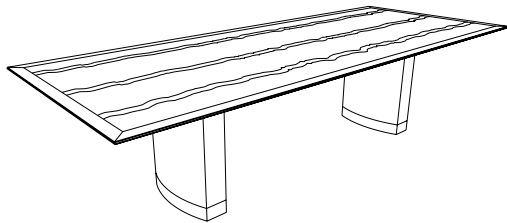

KONNECT EDGES

CONTEMPORARY

Tectoid Series

- Sleek u-shaped metal bases
- Metal bases available in brushed stainless steel, or powder coat

MODEL #	SIZE	PRICE
FWRTD 7236	36 x 72"	\$ 10,457
FWRTD 8442	42 x 84"	\$ 11,918
FWRTD 9648	48 x 96"	\$ 13,657
FWRTD 2048	48 x 120"	\$ 16,779
FWRTD 2060	60 x 120"	\$ 19,463

CONTEMPORARY

Konnect Elite Series

- Curved with flush toekick
- Toekick available in brushed stainless steel or satin aluminum

MODEL #	SIZE	PRICE
FWREL 7236	36 x 72"	\$ 7,853
FWREL 8442	42 x 84"	\$ 8,558
FWREL 9648	48 x 96"	\$ 10,297
FWREL 2048	48 x 120"	\$ 13,419
FWREL 2060	60 x 120"	\$ 16,103