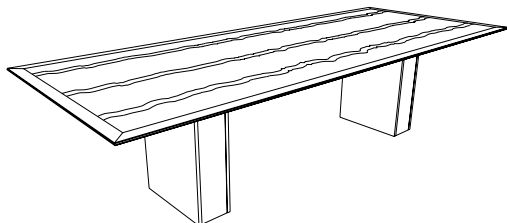

CONTEMPORARY

Konnect Elite Series

- Curved with flush toekick
- Toekick available in brushed stainless steel or satin aluminum

MODEL #	SIZE	PRICE
FWREL 7236	36 x 72"	\$ 7,853
FWREL 8442	42 x 84"	\$ 8,558
FWREL 9648	48 x 96"	\$ 10,297
FWREL 2048	48 x 120"	\$ 13,419
FWREL 2060	60 x 120"	\$ 16,103

CONTEMPORARY

Konnect DX Series

- Metal accent bases
- Accent available in brushed stainless steel or satin aluminum

MODEL #	SIZE	PRICE
FWRDX 7236	36 x 72"	\$ 6,629
FWRDX 8442	42 x 84"	\$ 8,091
FWRDX 9648	48 x 96"	\$ 9,290
FWRDX 2048	48 x 120"	\$ 12,942
FWRDX 2060	60 x 120"	\$ 15,530