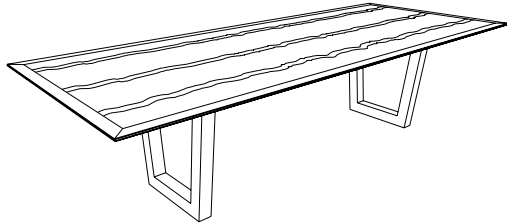

KONNECT EDGES

CONTEMPORARY

Tectoid Series

- Sleek u-shaped metal bases
- Metal bases available in brushed stainless steel, or powder coat

MODEL #	SIZE	PRICE
FWRTD 7236	36 x 72"	\$ 10,457
FWRTD 8442	42 x 84"	\$ 11,918
FWRTD 9648	48 x 96"	\$ 13,657
FWRTD 2048	48 x 120"	\$ 16,779
FWRTD 2060	60 x 120"	\$ 19,463

CONTEMPORARY

Konnect Elite Series

- Curved with flush toekick
- Toekick available in brushed stainless steel or satin aluminum

MODEL #	SIZE	PRICE
FWREL 7236	36 x 72"	\$ 7,853
FWREL 8442	42 x 84"	\$ 8,558
FWREL 9648	48 x 96"	\$ 10,297
FWREL 2048	48 x 120"	\$ 13,419
FWREL 2060	60 x 120"	\$ 16,103