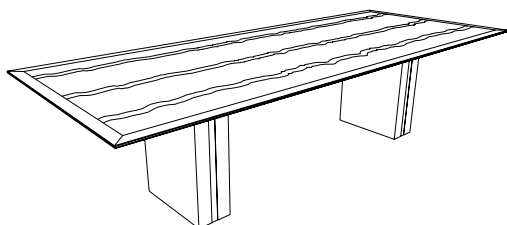

CONTEMPORARY

Konnect DX Series

- Metal accent bases
- Accent available in brushed stainless steel or satin aluminum

MODEL #	SIZE	PRICE
FWRDX 7236	36 x 72"	\$ 6,629
FWRDX 8442	42 x 84"	\$ 8,091
FWRDX 9648	48 x 96"	\$ 9,290
FWRDX 2048	48 x 120"	\$ 12,942
FWRDX 2060	60 x 120"	\$ 15,530

CONTEMPORARY

Konnect Reveal Series

- Thin metal reveal bases
- Reveal available in brushed stainless steel or satin aluminum

MODEL #	SIZE	PRICE
FWRRV 7236	36 x 72"	\$ 6,546
FWRRV 8442	42 x 84"	\$ 8,015
FWRRV 9648	48 x 96"	\$ 9,195
FWRRV 2048	48 x 120"	\$ 12,810
FWRRV 2060	60 x 120"	\$ 15,372