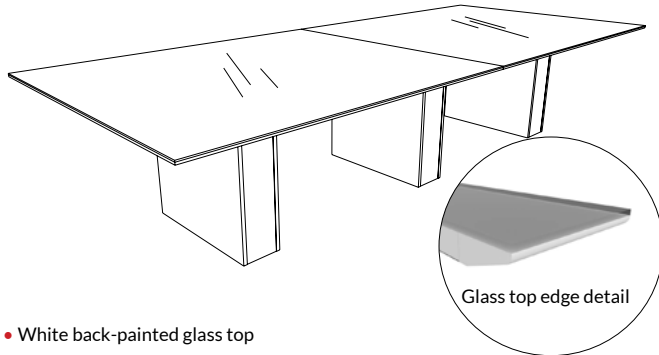

Konnect DX Glass top Series

- White back-painted glass top

MODEL #	SIZE	PRICE
FGRDX 7236	36 x 72"	$ 11,101
FGRDX 8442	42 x 84"	$ 13,682
FGRDX 9648	48 x 96"	$ 16,169
FGRDX 2048	48 x 120"	$ 21,221
FGRDX 2060	60 x 120"	$ 24,051
FGRDX 4448	48 x 144"	$ 26,046
FGRDX 4460	60 x 144"	$ 29,422

Konnect tables are available in various top surface options.