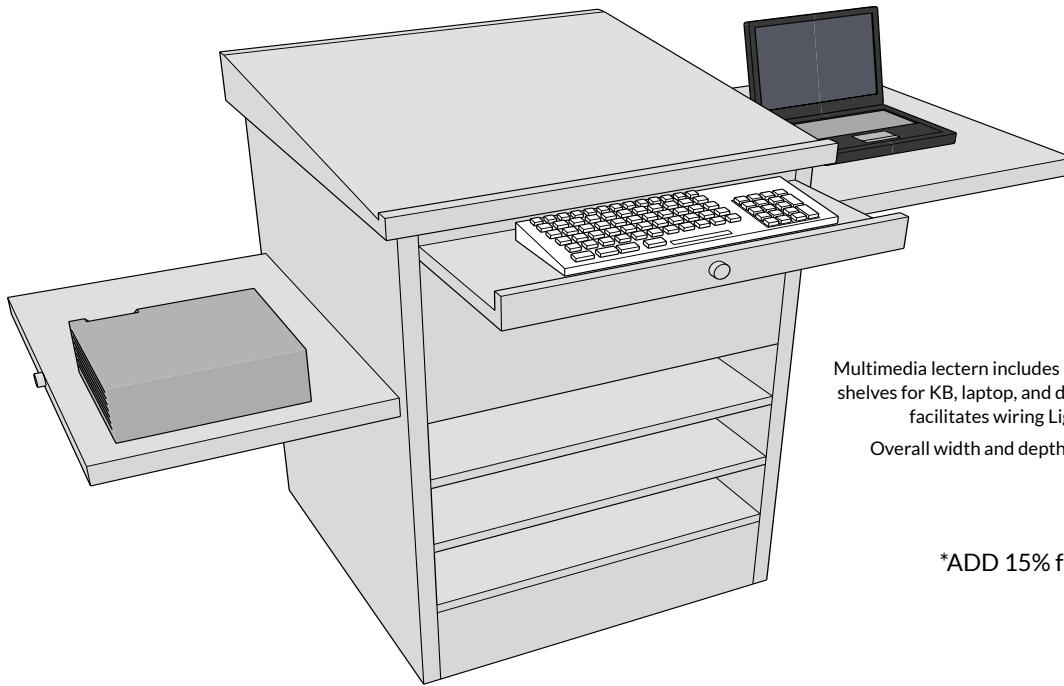

Multimedia Lectern

Multimedia lectern includes internal cableways for full wiring, pull out shelves for KB, laptop, and document camera. Removable front panel facilitates wiring. Lights and mikes are not included.

Overall width and depth with shelves extended 70"W x 43"D

ADD 15% for casters or swivel

Front

MODEL NUMBER		SIZES WxDxH	LIST PRICE
RJML_	Each	30x31x44	\$11,960

Detail Options

Edge Details Transaction counter tops. 2" thick Contemporary 			Kent Detail Solid wood raised panels, solid wood plinthe toe kick, wood edge on counter. Add 45% List.	Transitional Detail 2" thick counter with solid wood plinthe toe kick. Add 10% List.	Traditional Detail 2" thick ogee edge on counter, solid wood plinthe toe kick, picture frame applied molding. Add 15% List.
--	--	--	--	--	---