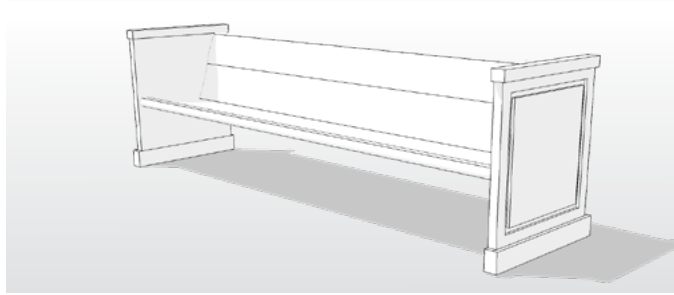

## Bench Body

Benches are composed of wood bench bodies with solid wood caps and solid wood bench ends.

Benches up to 8' long will ship fully assembled. Benches over 8' will ship KD.

Bench bodies are ergonomically designed with flat plywood and solid wood caps

### Bench Body Seat Options

All wood seat and back

Cushioned seat wood back

Cushioned seat and back

MODEL NUMBER	RJPB	MODEL NUMBER	RJPBC	MODEL NUMBER	RJPBCB
SIZES WxDxH	Lin. ft	SIZES WxDxH	Lin. ft	SIZES WxDxH	Lin. ft
LIST PRICE	\$606 (Flat Plywood)	LIST PRICE	\$771 (Flat Plywood)	LIST PRICE	\$936 (Flat Plywood)

## Bench Frame