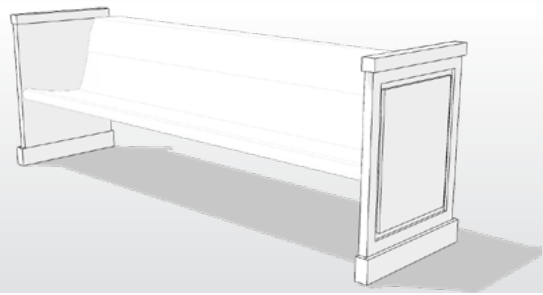

Bench Ends

Benches are composed of wood bench bodies with solid wood caps and solid wood bench ends.

Bench ends come standard with hidden hardware to anchor the end to the floor

Benches up to 8' long will ship fully assembled. Benches over 8' will ship KD.

Bench End Panel Options