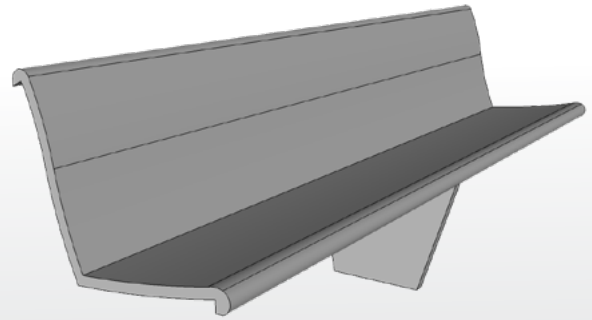

## Bench Frame

## Bench Body

Benches are composed of wood bench bodies with solid wood caps and solid wood bench ends.

Benches up to 8' long will ship fully assembled. Benches over 8' will ship KD.

Bench bodies are ergonomically designed with flat plywood and solid wood caps

### Bench Body Seat Options

All wood seat and back

Cushioned seat wood back

Cushioned seat and back

MODEL NUMBER	RJPB	MODEL NUMBER	RJPBC	MODEL NUMBER	RJPBCB
SIZES WxDxH	Lin. ft	SIZES WxDxH	Lin. ft	SIZES WxDxH	Lin. ft
LIST PRICE	\$606 (Flat Plywood)	LIST PRICE	\$771 (Flat Plywood)	LIST PRICE	\$936 (Flat Plywood)

## Bench Ends

Benches are composed of wood bench bodies with solid wood caps and solid wood bench ends.

Bench ends come standard with hidden hardware to anchor the end to the floor

Benches up to 8' long will ship fully assembled. Benches over 8' will ship KD.