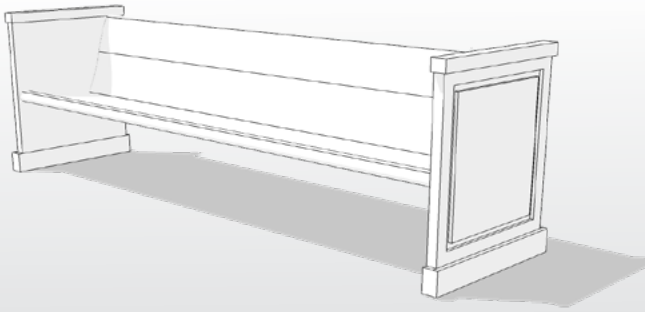

## Bench Frame

## Bench Body

Benches are composed of wood bench bodies with solid wood caps and solid wood bench ends.

Benches up to 8' long will ship fully assembled. Benches over 8' will ship KD.

Bench bodies are ergonomically designed with flat plywood and solid wood caps

### Bench Body Seat Options

All wood seat and back

Cushioned seat wood back

Cushioned seat and back

MODEL NUMBER	RJPB	MODEL NUMBER	RJPBC	MODEL NUMBER	RJPBCB
SIZES WxDxH	Lin. ft	SIZES WxDxH	Lin. ft	SIZES WxDxH	Lin. ft
LIST PRICE	\$606 (Flat Plywood)	LIST PRICE	\$771 (Flat Plywood)	LIST PRICE	\$936 (Flat Plywood)