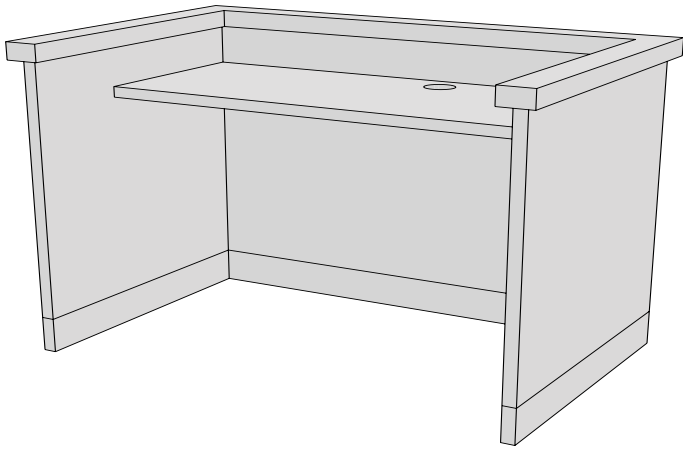

Witness Stand

Includes solid wood cap, wood chassis with wood reveal, 18" D wood or laminate worksurface with one grommet.

Overall height 36".

Front

Top

MODEL NUMBER	SIZES WxDxH	SHIP WEIGHT	LIST PRICE	Optional 141 - Interact: Flip-top, power, data and voice receptacle unit
RJW_4230	42x30x36	300	\$7,887	2 data/voice jacks, 2 power jacks. Can be mounted into any horizontal surface. 8 5/8" w x 5 3/8" d x 3/4" h w/ 6' Cord/Plug Add \$1,832
RJW_4830	48x30x36	350	\$8,355	

Custom sizes available. Please call factory for pricing.

Detail Options

Edge Details Transaction counter tops. 2" thick Contemporary 			Kent Detail Solid wood raised panels, solid wood plinthe toe kick, wood edge on counter. Add 45% List.	Transitional Detail 2" thick counter with solid wood plinthe toe kick. Add 10% List.	Traditional Detail 2" thick ogee edge on counter, solid wood plinthe toe kick, picture frame applied molding. Add 15% List.
--	--	--	--	--	---