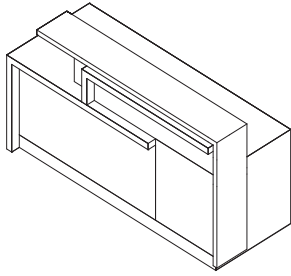

Linea features: Arnold sourced White Carrara marble or Absolute Black granite waterfall counter, backpainted starfire glass satin etched front panel and metal laminate toekick.

Plan Configurations	Sizes WxDxH	Model No.	Price	Ship Wt
<b>Configuration 0 Desk only, with grommet</b>				
	72x30x42	RKL072	\$31,941	800
	84x30x42	RKL084	\$33,971	850
	96x30x42	RKL096	\$36,388	900

Desk only, with grommet  
See storage options below.

<b>Configuration 1 Desk with Return</b>				
	72x78x42	RKL172	\$36,388	1000
	84x78x42	RKL184	\$38,791	1100
	96x78x42	RKL196	\$41,245	1200

Desk and 48" w x 24" d return, with two grommets.  
See storage options below.  
Specify left or right return.