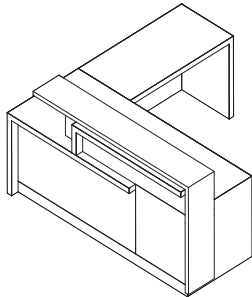

Linea features: Arnold sourced White Carrara marble or Absolute Black granite waterfall counter, backpainted starfire glass satin etched front panel and metal laminate toekick.

Plan Configurations	Sizes WxDxH	Model No.	Price	Ship Wt
<b>Configuration 0 Desk only, with grommet</b>				
	72x30x42	RKL072	\$31,941	800
	84x30x42	RKL084	\$33,971	850
	96x30x42	RKL096	\$36,388	900

Desk only, with grommet  
See storage options below.

<b>Configuration 1 Desk with Return</b>				
	72x78x42	RKL172	\$36,388	1000
	84x78x42	RKL184	\$38,791	1100
	96x78x42	RKL196	\$41,245	1200

Desk and 48" w x 24" d return, with two grommets.  
See storage options below.  
Specify left or right return.