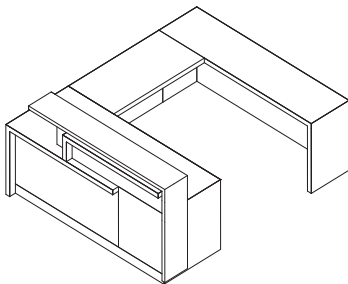

Desk and 48" w x 24" d return, with two grommets.
See storage options below.
Specify left or right return.

Configuration 2 Desk with Bridge and Credenza				
	72x98x42	RKL272	$41,492	1500
	84x98x42	RKL284	$45,363	1650
	96x98x42	RKL296	$48,203	1700