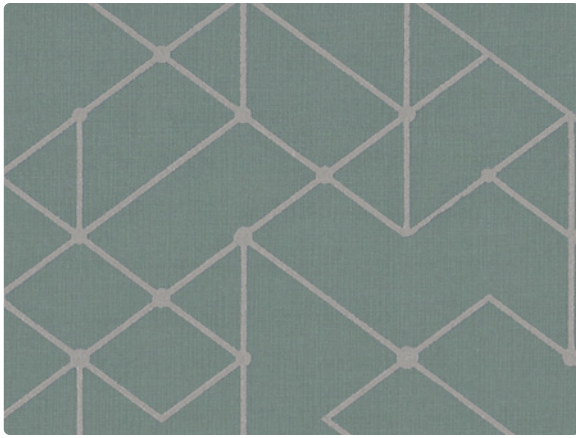

GALVESTON
GV-009 Sunset

MATKA
MT-009 Harvest

LACHLAN
LH-001 Rustic Red

GALVESTON
GV-001 Russet

MATKA
MT-031 Malbec

EPHESUS
623-001 Garnet

Vector shown at approx. 50% scale.

Additional colors are available. Please refer to the Mayer Fabrics website.